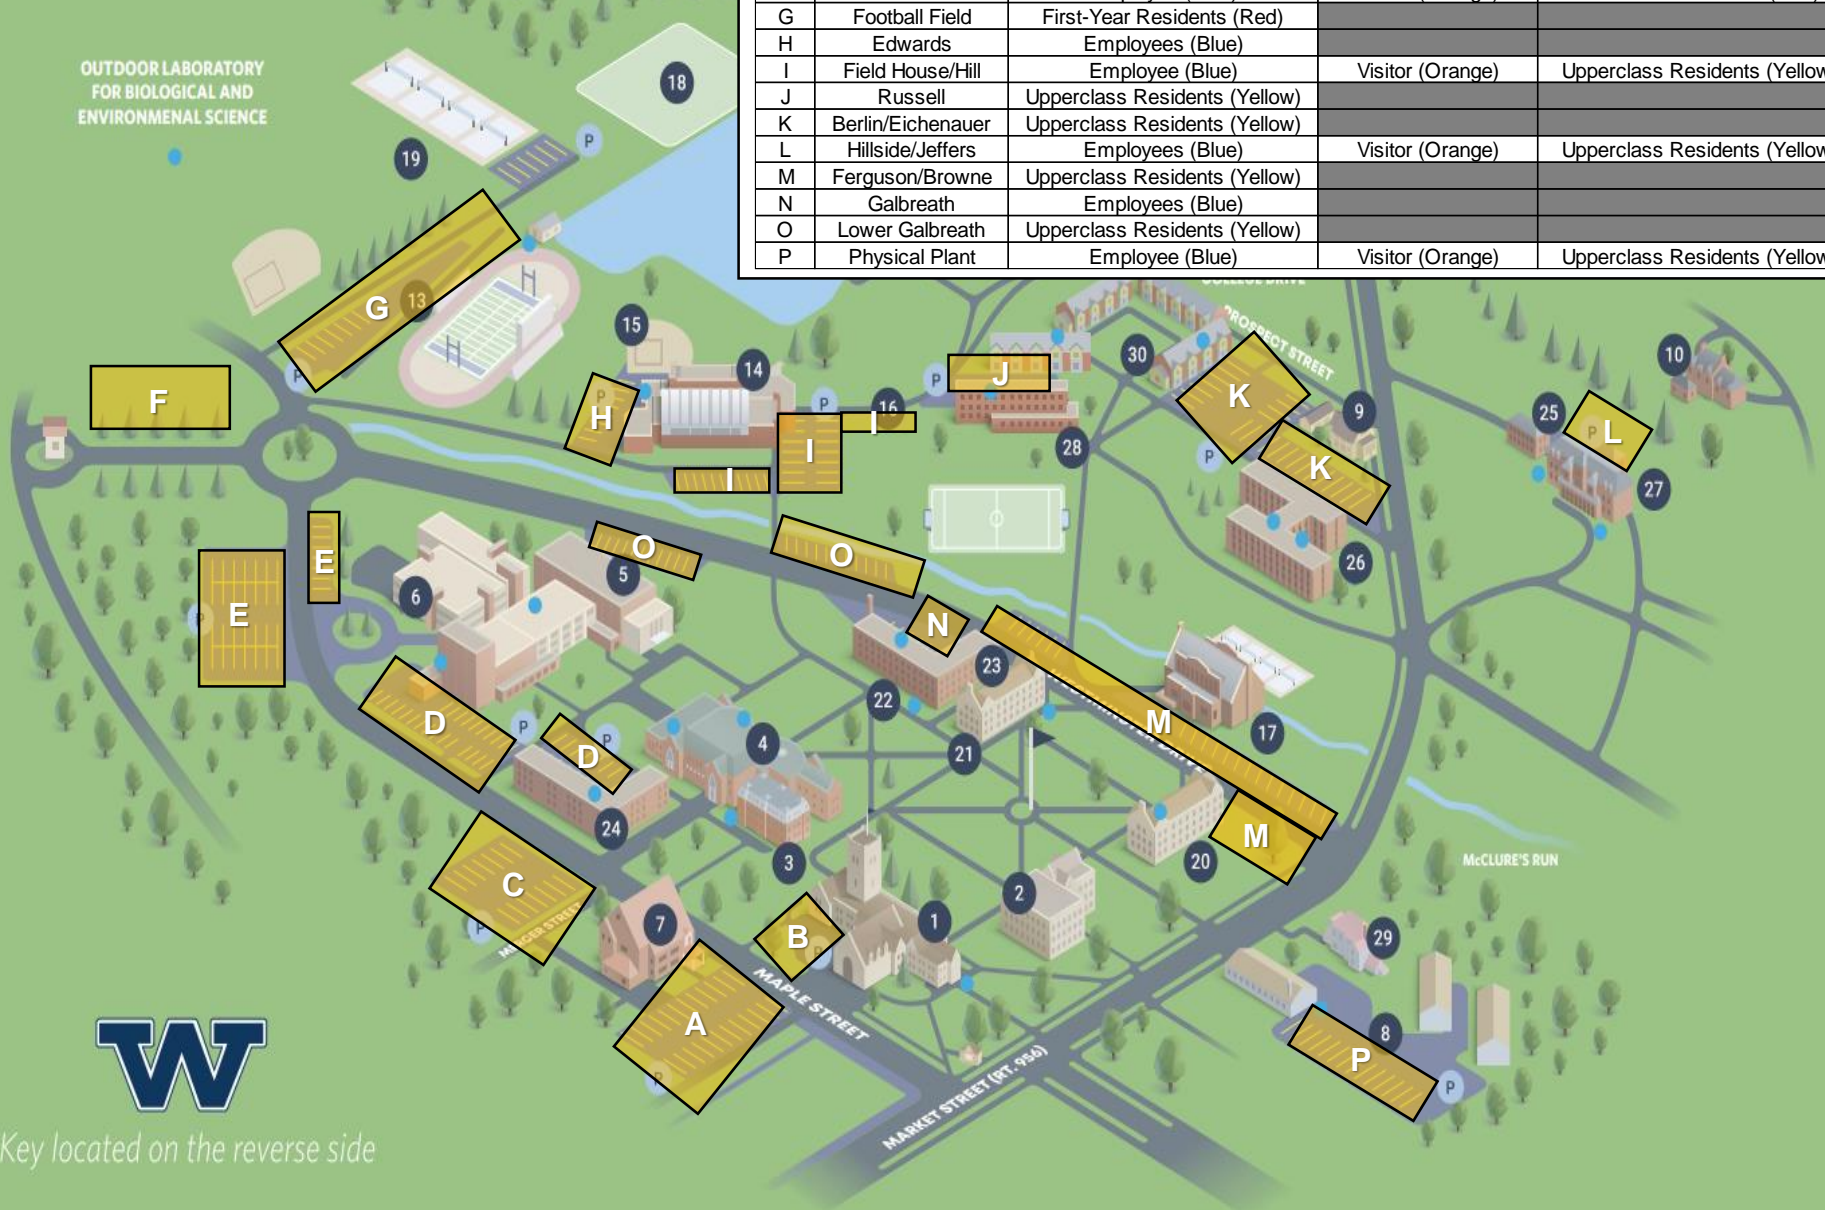

Westminster College Parking Map

Lot	Former Lot Name	Category & Color 1	Category & Color 2	Category & Color 3
A	Remmick	Employee (Blue)	Visitor (Orange)	
B	Old Main	Employee (Blue)		
C	Minteer	Employee (Blue)	Visitor (Orange)	
D	Shaw/Beeghley	Employee (Blue)	Commuter (Green)	
E	Hoyt	Employee (Blue)	Visitor (Orange)	Upperclass Residents (Yellow)
F	Baseball Field	Employee (Blue)	Visitor (Orange)	First-Year Residents (Red)
G	Football Field	First-Year Residents (Red)		
H	Edwards	Employees (Blue)		
I	Field House/Hill	Employee (Blue)	Visitor (Orange)	Upperclass Residents (Yellow)
J	Russell	Upperclass Residents (Yellow)		
K	Berlin/Eichenauer	Upperclass Residents (Yellow)		
L	Hillside/Jeffers	Employees (Blue)	Visitor (Orange)	Upperclass Residents (Yellow)
M	Ferguson/Browne	Upperclass Residents (Yellow)		
N	Galbreath	Employees (Blue)		
O	Lower Galbreath	Upperclass Residents (Yellow)		
P	Physical Plant	Employee (Blue)	Visitor (Orange)	Upperclass Residents (Yellow)

OUTDOOR LABORATORY
FOR BIOLOGICAL AND
ENVIRONMENTAL SCIENCE

*Key located on the reverse side